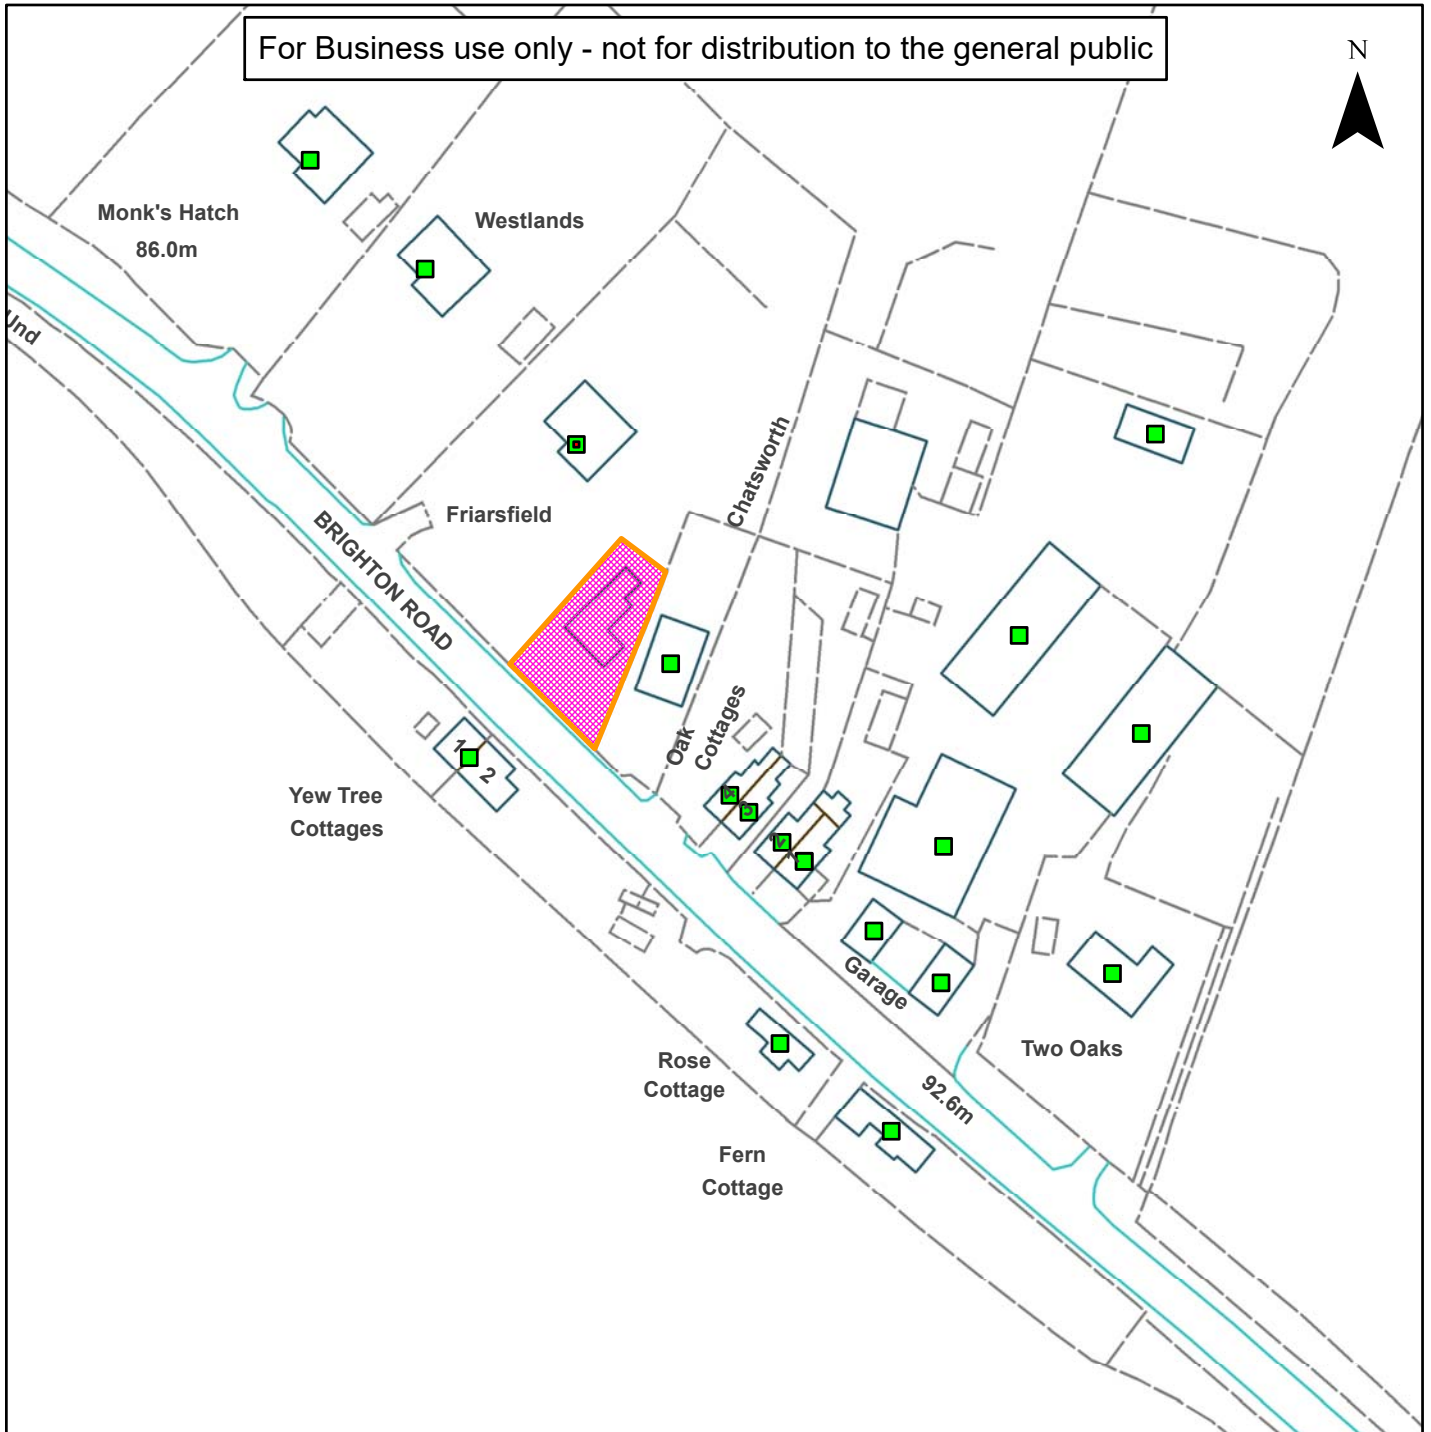

Not Set

For Business use only - not for distribution to the general public

Scale: 1:1,250

Reproduced from the Ordnance Survey map with permission of the Controller of Her Majesty's Stationery Office © Crown Copyright 2012.

Unauthorised reproduction infringes Crown Copyright and may lead to prosecution or civil proceedings.

Organisation	Horsham District Council
Department	
Comments	Not Set
Date	22/08/2018
MSA Number	100023865